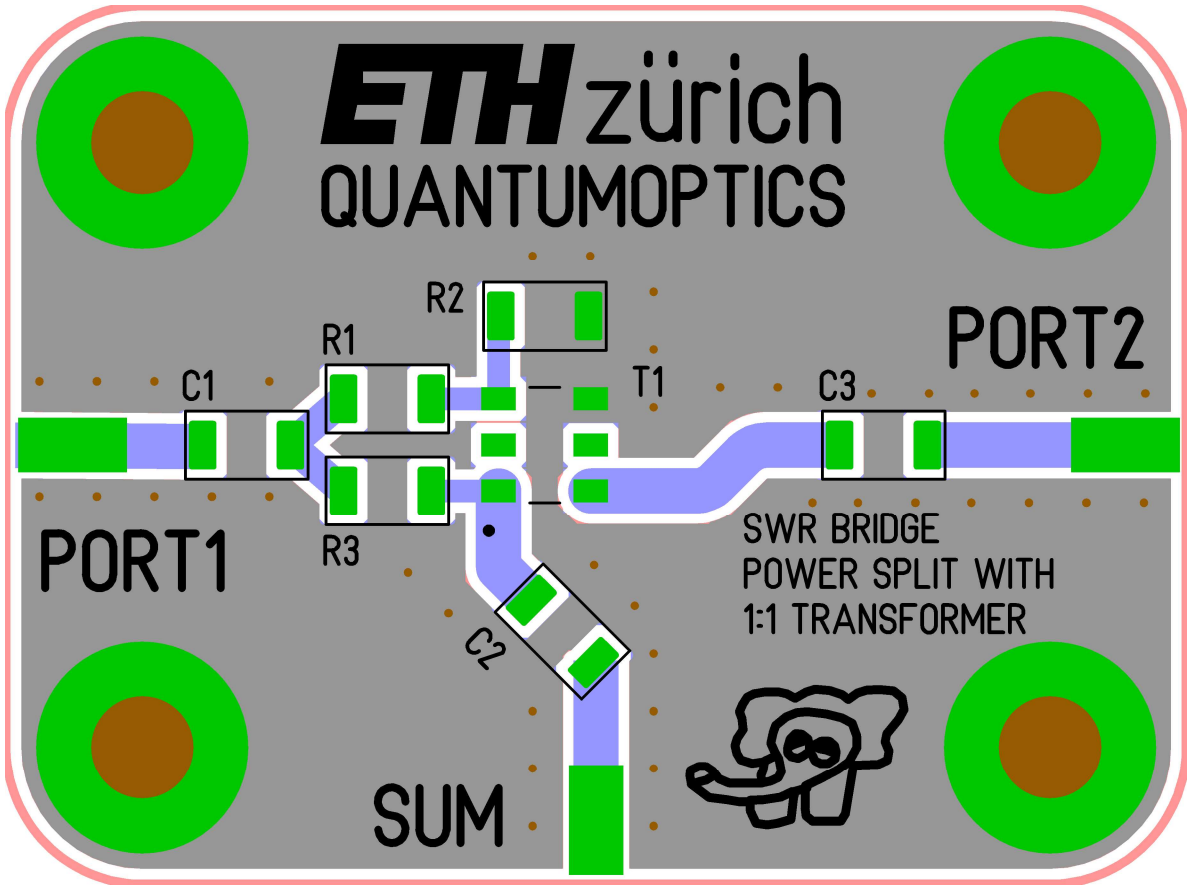

# ETH zürich QUANTUMOPTICS

PORT1

PORT2

SWR BRIDGE  
POWER SPLIT WITH  
1:1 TRANSFORMER

SUM